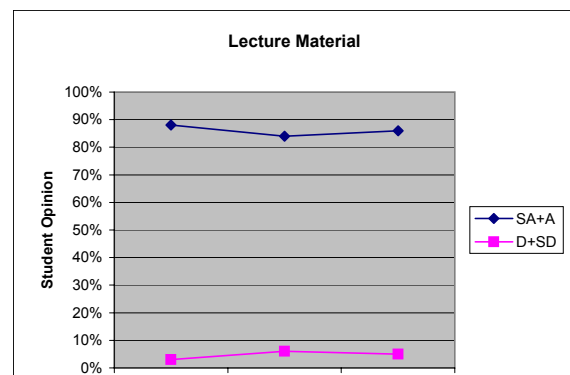

**IHUM Inhouse Student Evaluations: Winter Trends
(98-99, 99-00, 00-01)**

Key

SA+A=Strongly Agree+Agree
D+SD=Disagree+Strongly Disagree

Quarter Stats

Respondents=resp Enrolled=enrld

Winter 97-98

Winter 98-99 9 courses 1059 resp 1188 enrld

Winter 99-00 10 courses 1516 resp 1640 enrld

Winter 00-01 12 courses 1276 resp 1517 enrld