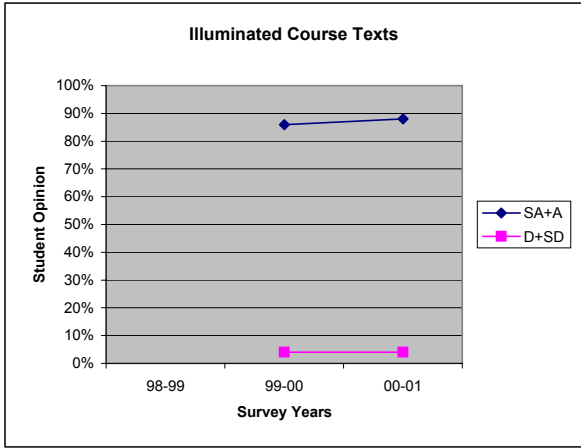

My Fall IHUM course prepared me for this quarter in: