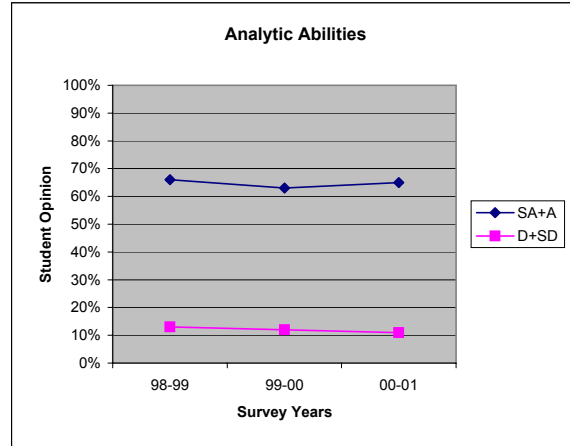

**IHUM Inhouse Student Evaluations: Winter Trends
(98-99, 99-00, 00-01)**

Key

SA+A=Strongly Agree+Agree
D+SD=Disagree+Strongly Disagree

Quarter Stats

Respondents=resp Enrolled=enrld

Winter 97-98

Winter 98-99 9 courses 1059 resp 1188 enrld

Winter 99-00 10 courses 1516 resp 1640 enrld

Winter 00-01 12 courses 1276 resp 1517 enrld