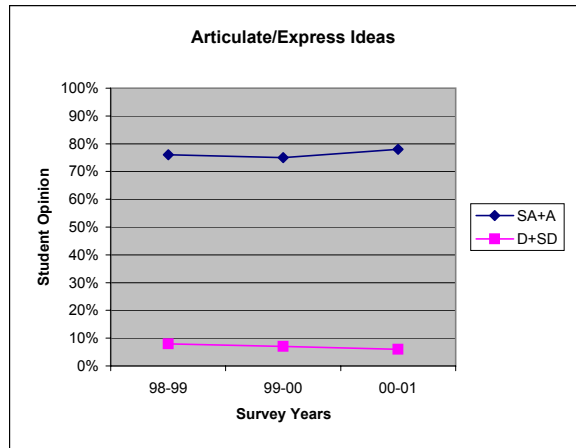

My Fall IHUM course prepared me for this quarter in: