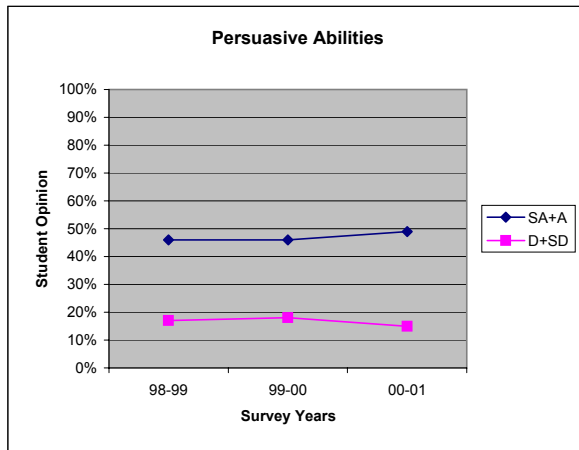

**IHUM Inhouse Student Evaluations: Winter Trends
(98-99, 99-00, 00-01)**

Key

SA+A=Strongly Agree+Agree
D+SD=Disagree+Strongly Disagree

Quarter Stats

Respondents=resp Enrolled=enrld

Winter 97-98

Winter 98-99 9 courses 1059 resp 1188 enrld

Winter 99-00 10 courses 1516 resp 1640 enrld

Winter 00-01 12 courses 1276 resp 1517 enrld