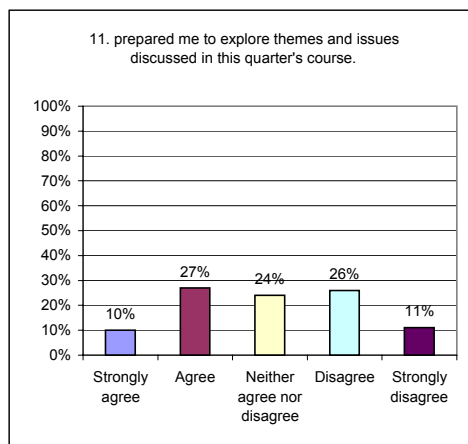

Winter 99-00: All IHUM Courses (Inhouse Surveys)

Number of courses: 10  
Number tallied: 1516

My IHUM course (lecture and section) has...

**My IHUM discussion sections have...**

**My fall IHUM course...**