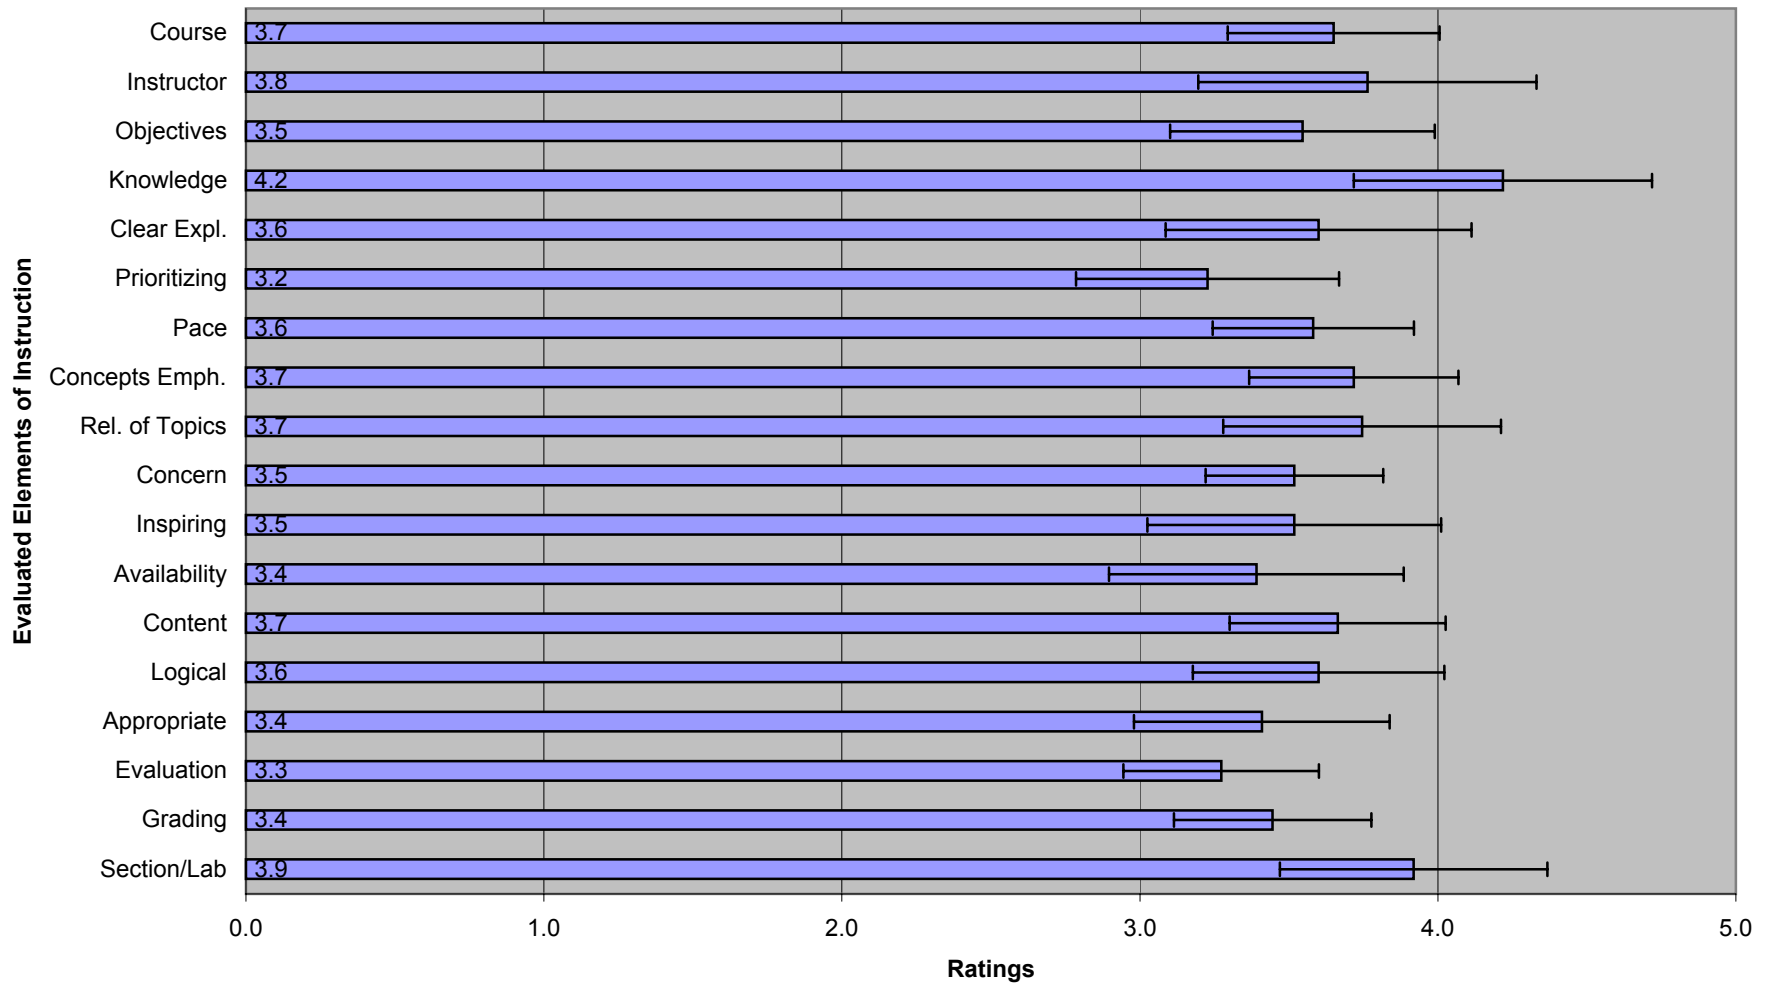

IHUM Course Evaluation Summary: Winter 01-02 (with one Standard Deviation)

(FOR INTERNAL USE ONLY)