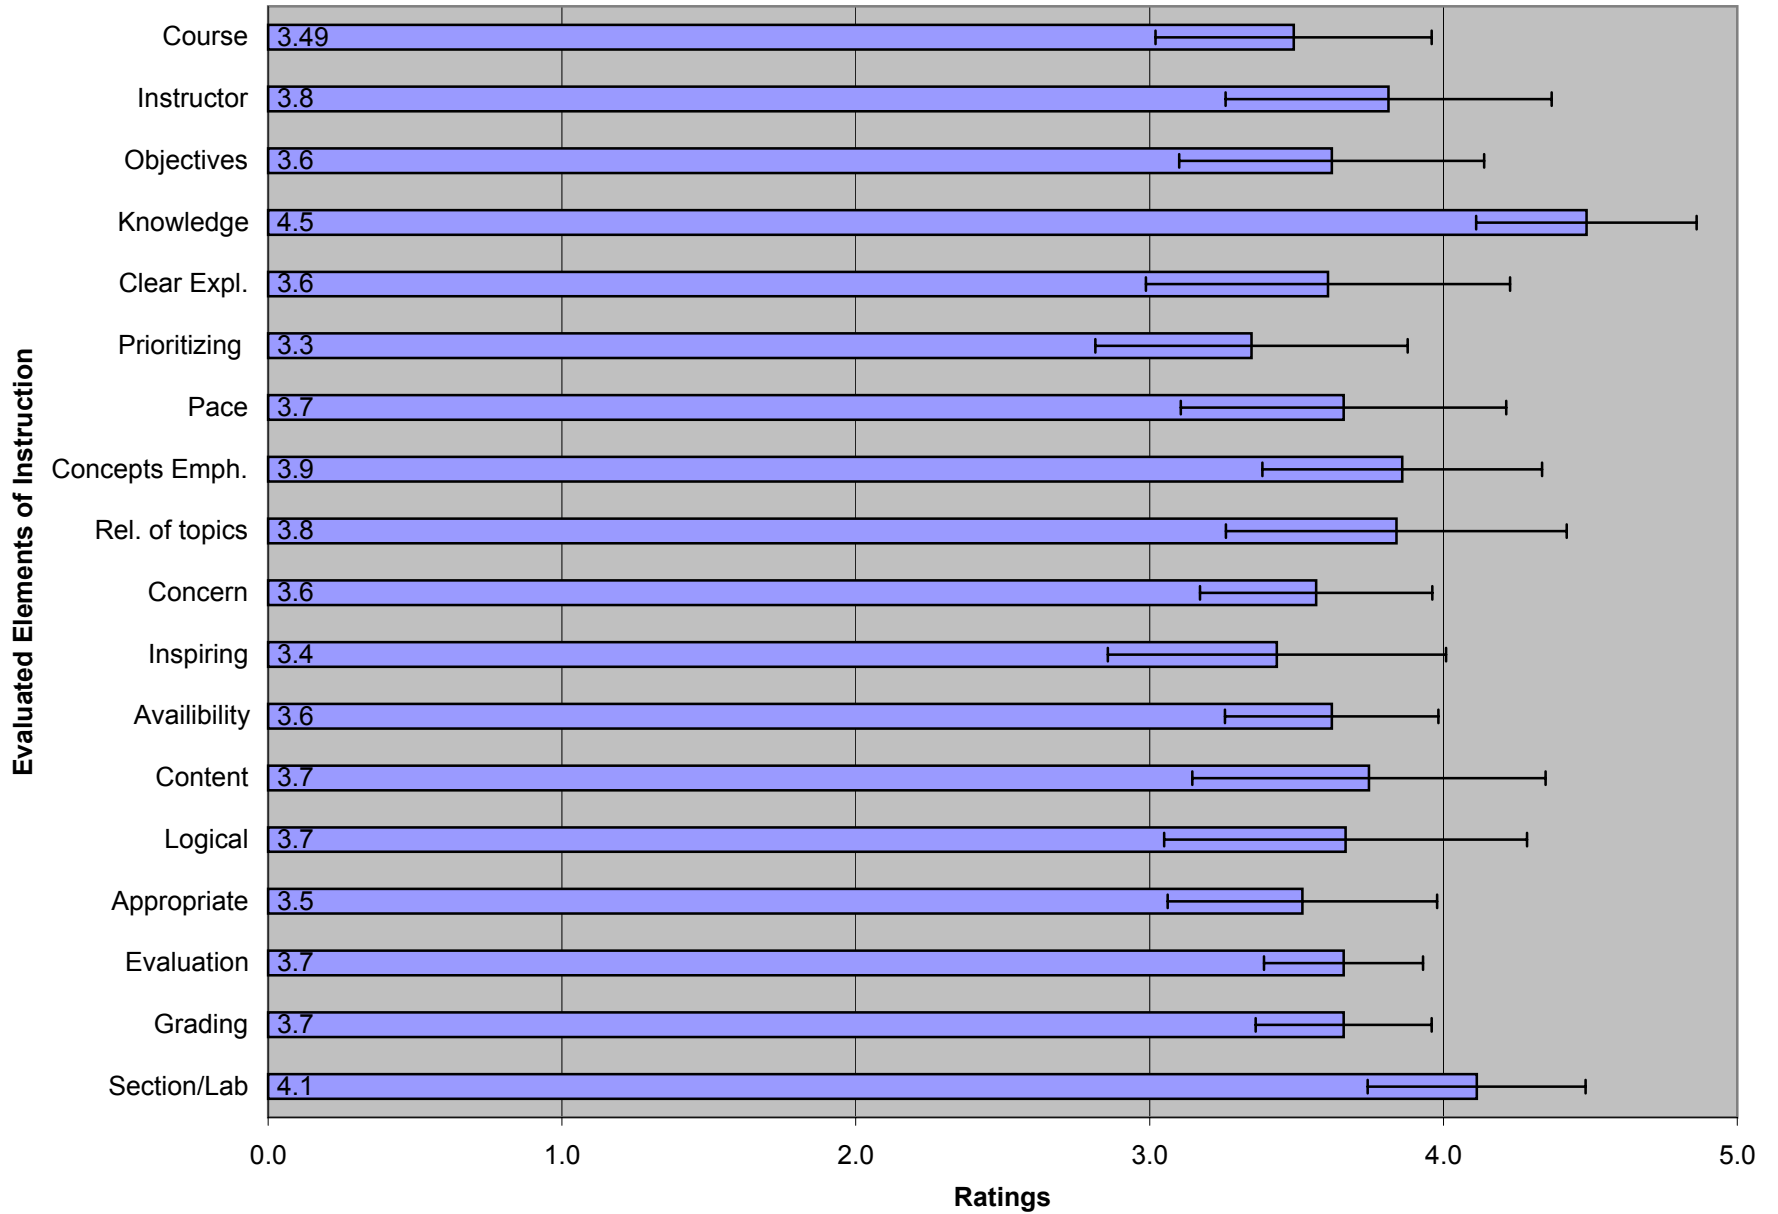

IHUM Course Evaluation Summary: Spring 99-00
(with one standard deviation)

(FOR INTERNAL USE ONLY)