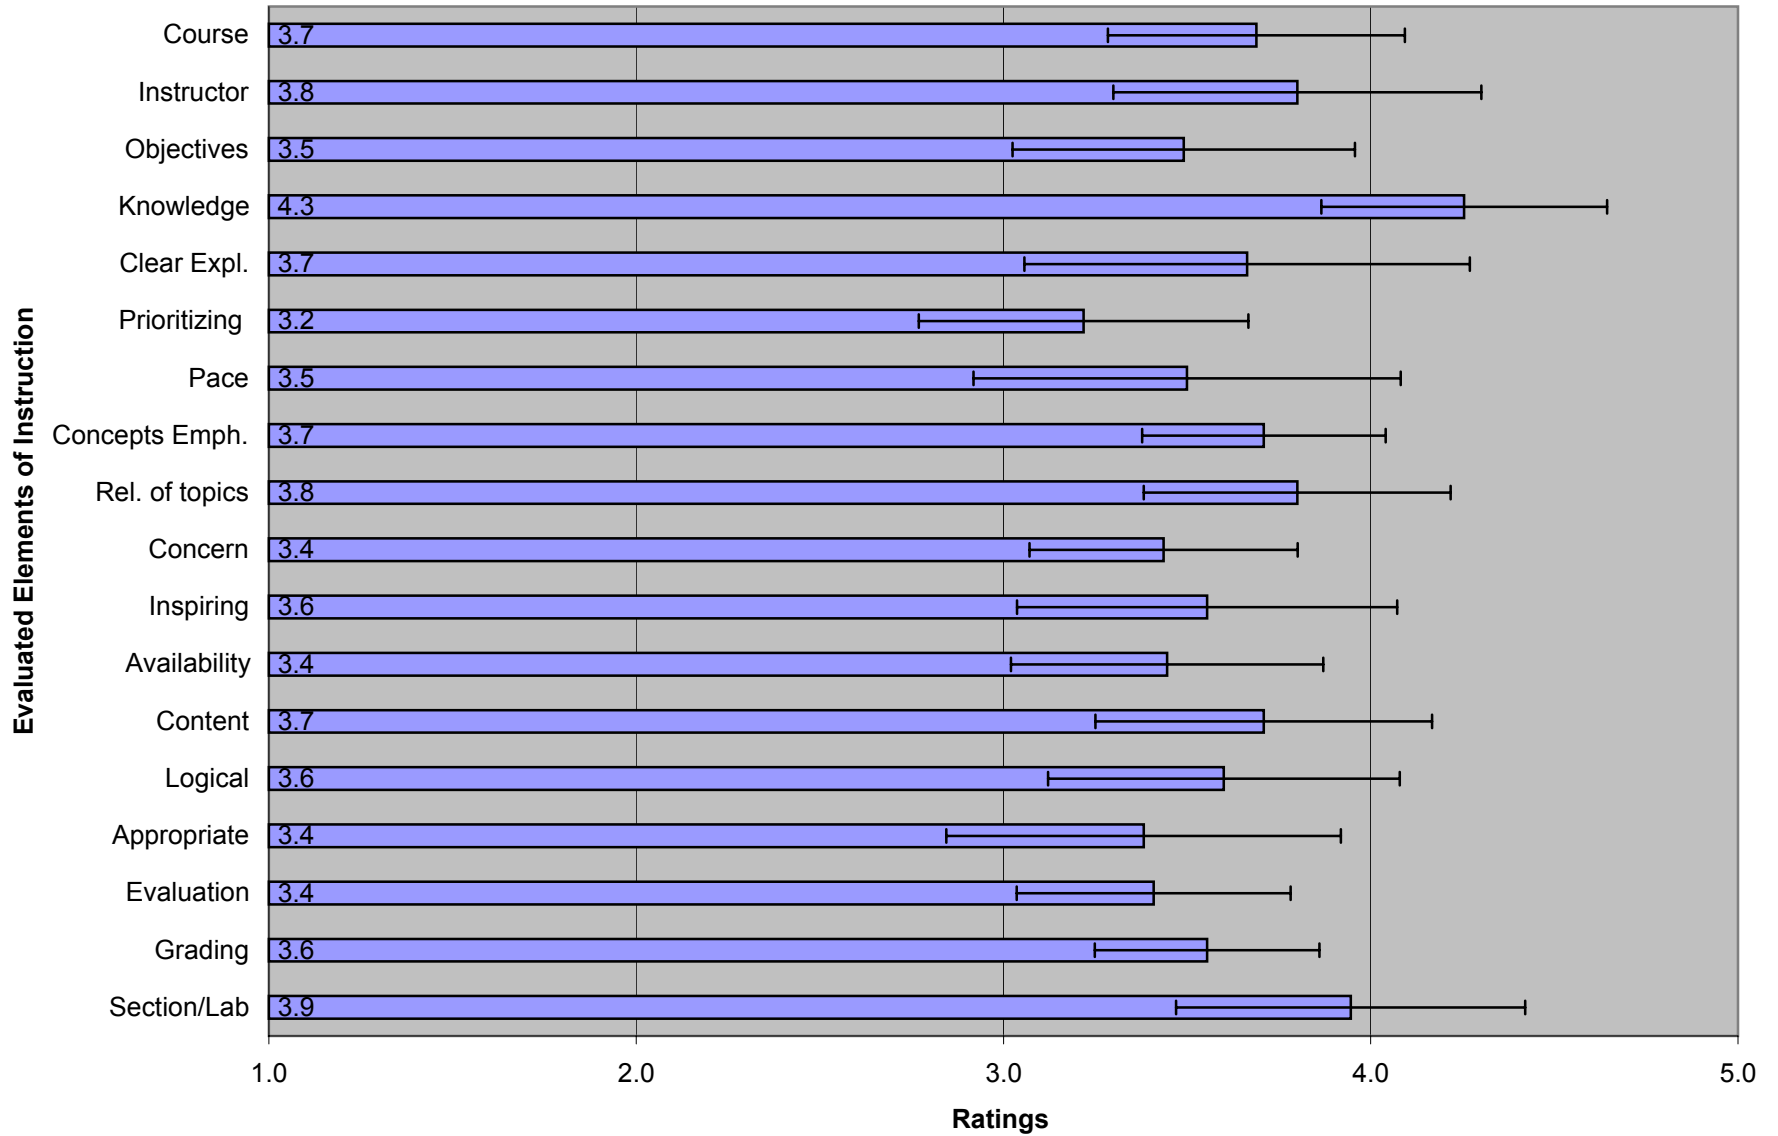

IHUM Course Evaluation Summary: Spring 98-99
(with one standard deviation)

(FOR INTERNAL USE ONLY)