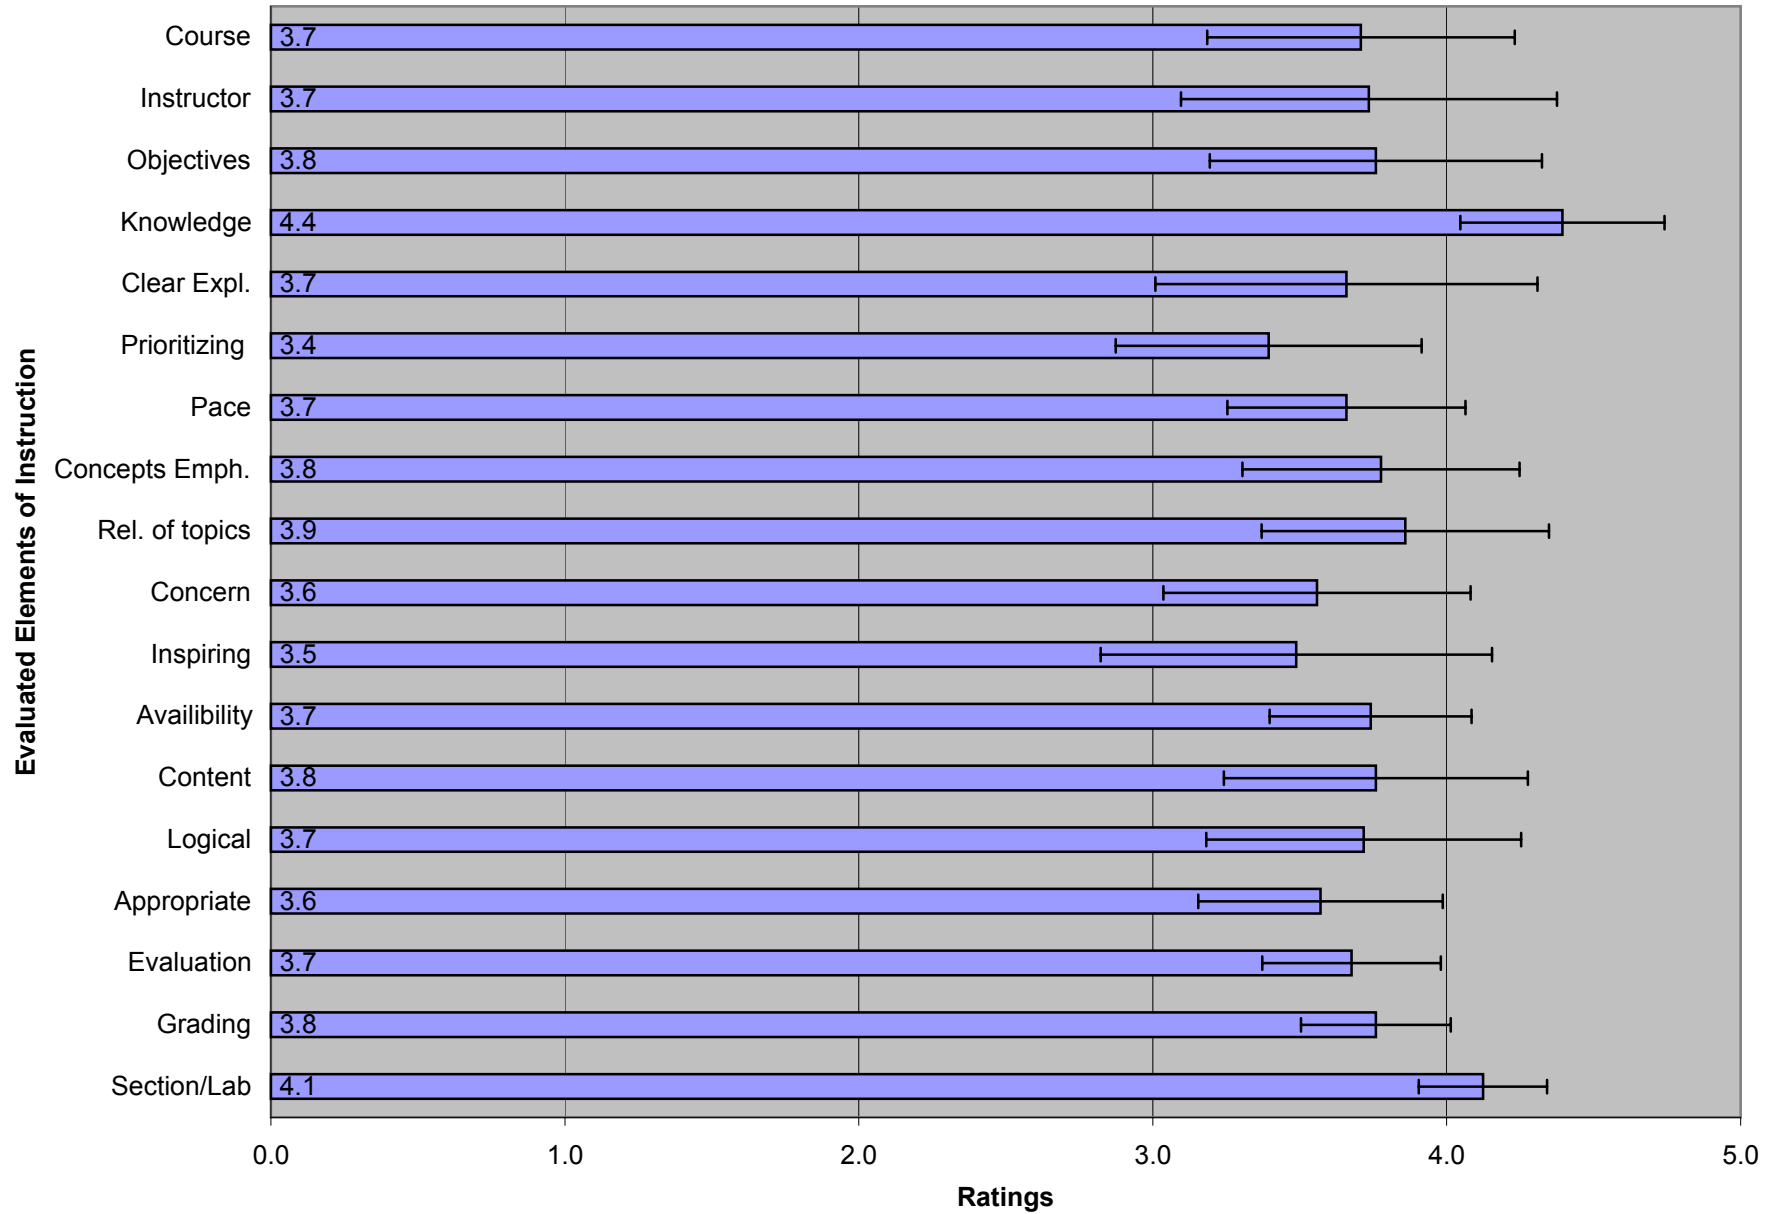

**IHUM Course Evaluation Summary: Spring 00-01
(with one Standard Deviation)**

(FOR INTERNAL PURPOSES ONLY)